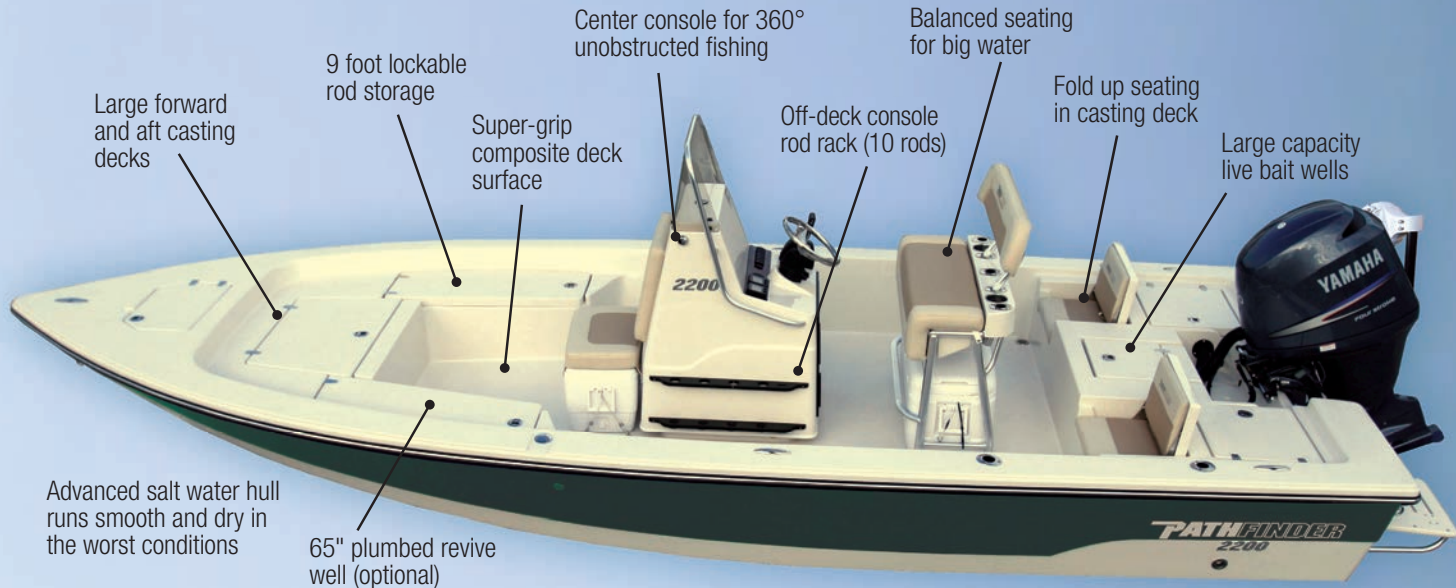

# “Beats the hull out of any other musky boat!”

Large forward and aft casting decks

9 foot lockable rod storage

Super-grip composite deck surface

Center console for 360° unobstructed fishing

Off-deck console rod rack (10 rods)

Balanced seating for big water

Fold up seating in casting deck

Large capacity live bait wells

Advanced salt water hull runs smooth and dry in the worst conditions

65" plumbed revive well (optional)

## Introducing the Pathfinder Musky Series. Built to meet the demands of the serious musky angler.

**PATHFINDER**  
ANGLER DRIVEN

Finally, a musky boat that lets you go where you want, when you want. Pathfinder brings the ultimate in casting deck area and rod storage together with a safe and dry hull design that has the best ride on the water. Stop compromising and hunt the big ones in a boat that is the best musky fishing platform, period.